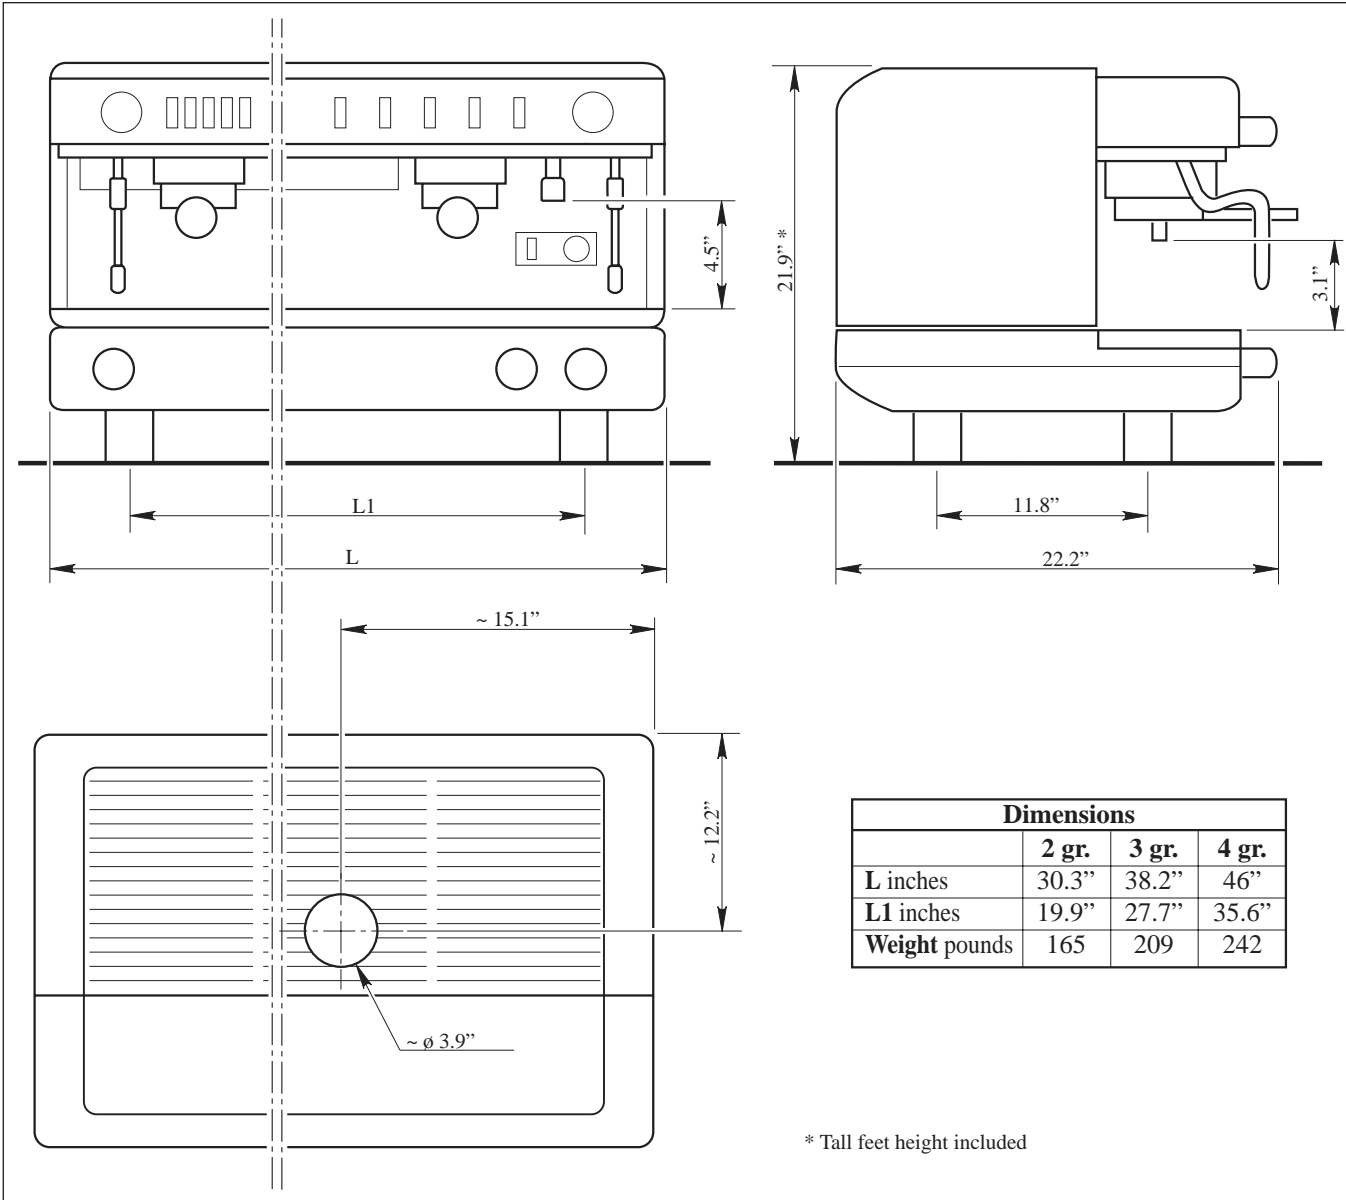

M29 SELECTRON

The manufacturer reserves the right to modify the appliances presented in this publication without notice.

Automatic shot dosing, automatic boiler refill, built-in volumetric pump,
2 stainless steel steam arms, automatic dosing hot water tap with hot water economizer.
Optional: computer interface, electric cup warmer.

Model	Voltage	Max Power	Amps	Width	Height	Depth	Weight	Boiler capacity
M29 SELECTRON DT/2	208-240V	4200-5500W	30 Amps single-phase	30.3 inches	21.9 inches	22.2 inches	165 pounds	2.6 gal.
M29 SELECTRON DT/3	208-240V	6050-8400W	50 Amps single-phase	38.2 inches	21.9 inches	22.2 inches	209 pounds	4 gal.
M29 SELECTRON DT/4	208-240V	6050-8400W	50 Amps single-phase	46 inches	21.9 inches	22.2 inches	242 pounds	5.3 gal.

LA CIBALI

Cimbali S.p.A. Via A. Manzoni 17 - 20082 Binasco (MI) - Italy
www.cimbali.it - cimbali@cimbali.it
Toll Free: 1-800-7 CIBALI